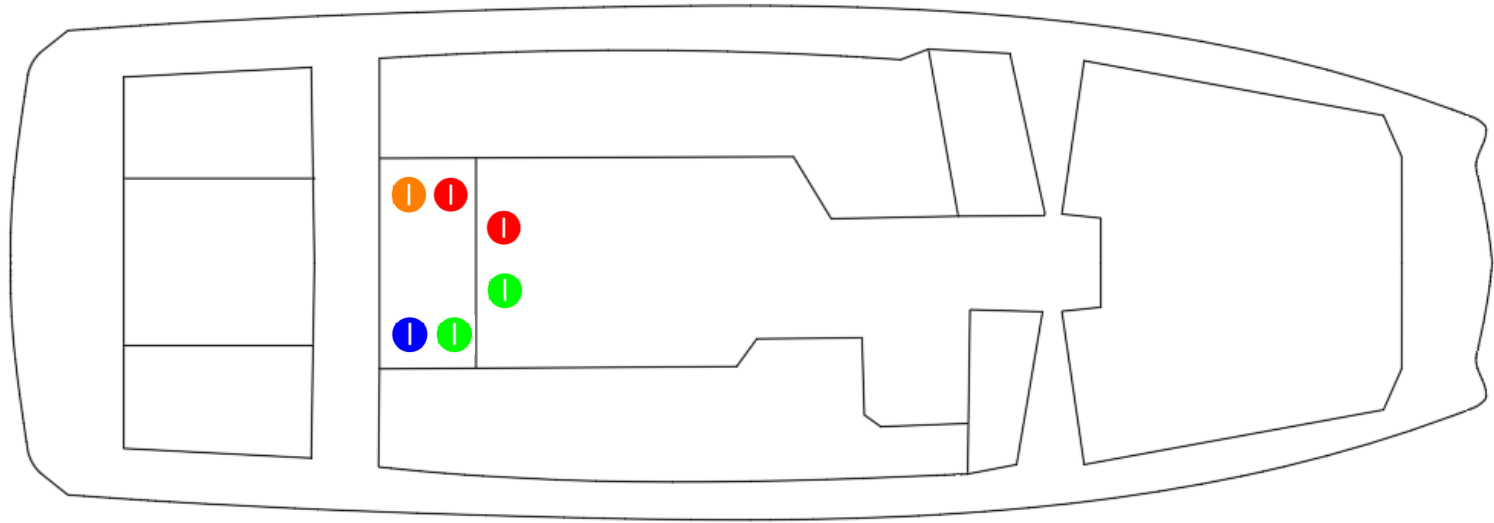

**INTAKE KEY:**

 ENGINE INTAKE	 PORT REAR BALLAST INTAKE
 STBD REAR BALLAST INTAKE	 FRONT BALLAST INTAKE

Tige Models: 22 RZX and 24 RZX  
 Top View:

Bottom View: