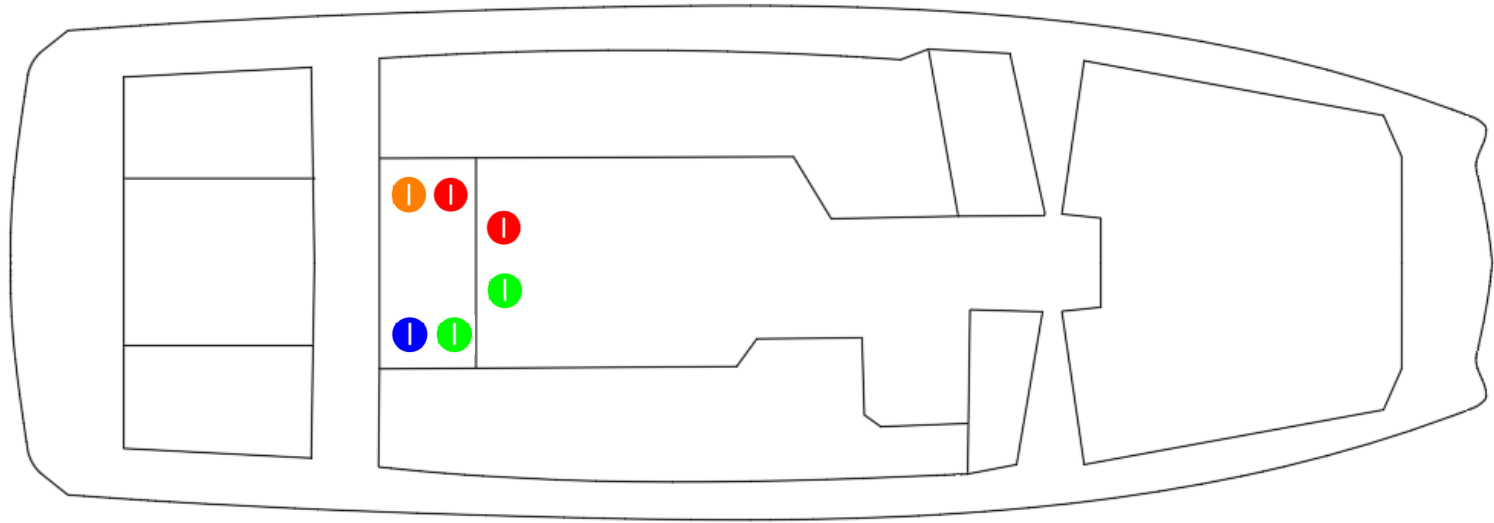

INTAKE KEY:

 ENGINE INTAKE	 PORT REAR BALLAST INTAKE
 STBD REAR BALLAST INTAKE	 FRONT BALLAST INTAKE

Tige Models: 22 RZX and 24 RZX
 Top View:

Bottom View: