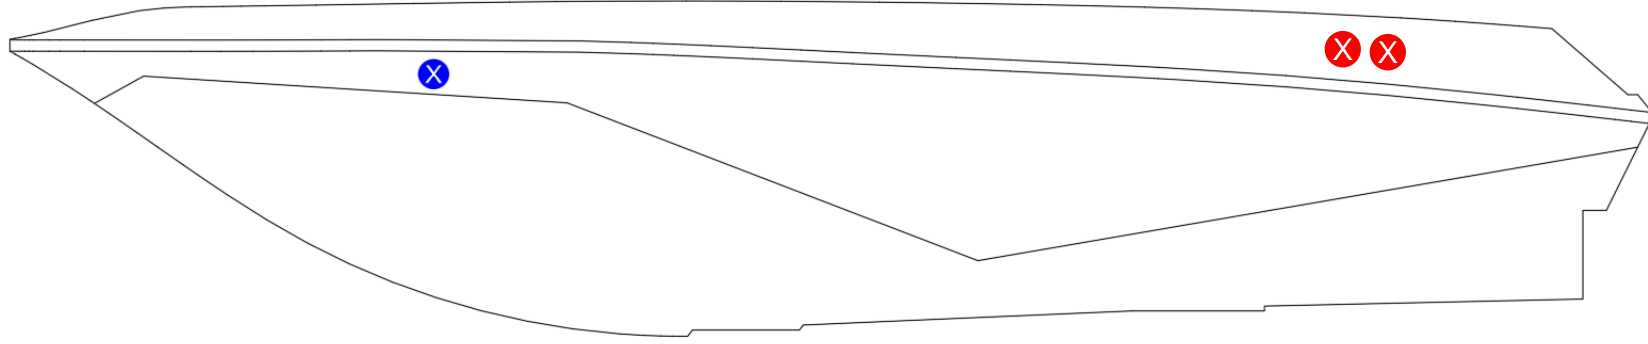

OUTLET KEY:

 BILDGE OUTLET

 PORT REAR BALLAST OUTLET

 STBD REAR BALLAST OUTLET

 FRONT BALLAST OUTLET

ATX Models: 20 Type-S, 22 Type-S, 24 Type-S

Port View:

Starboard View: