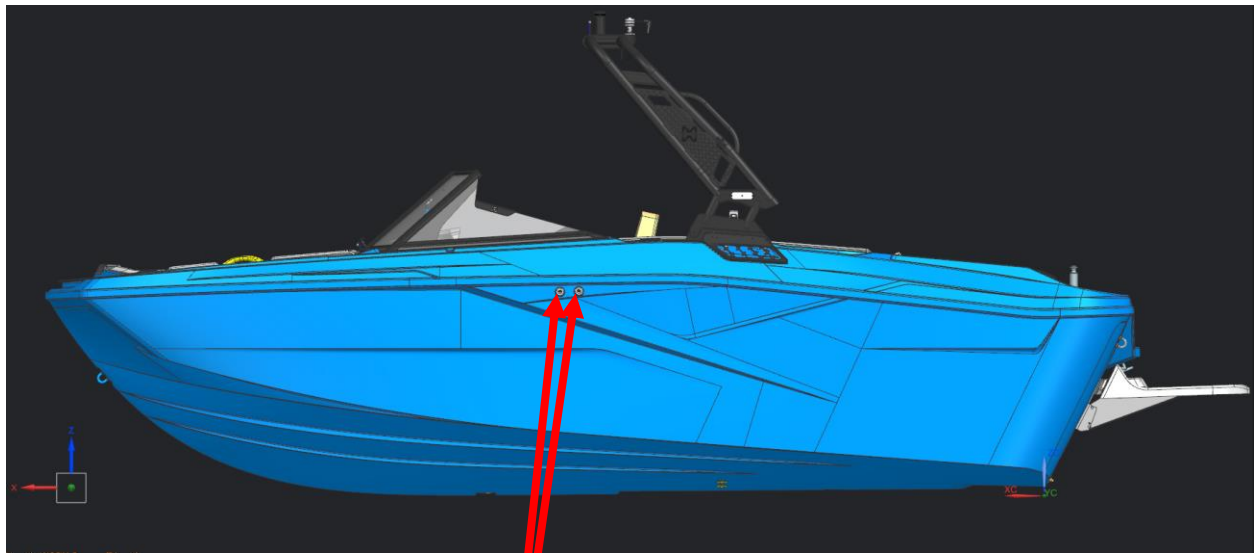

Bilge Pump Outlet

STBD FWD/AFT Hard Tank Vents

Port FWD/AFT Hard Tank Vents