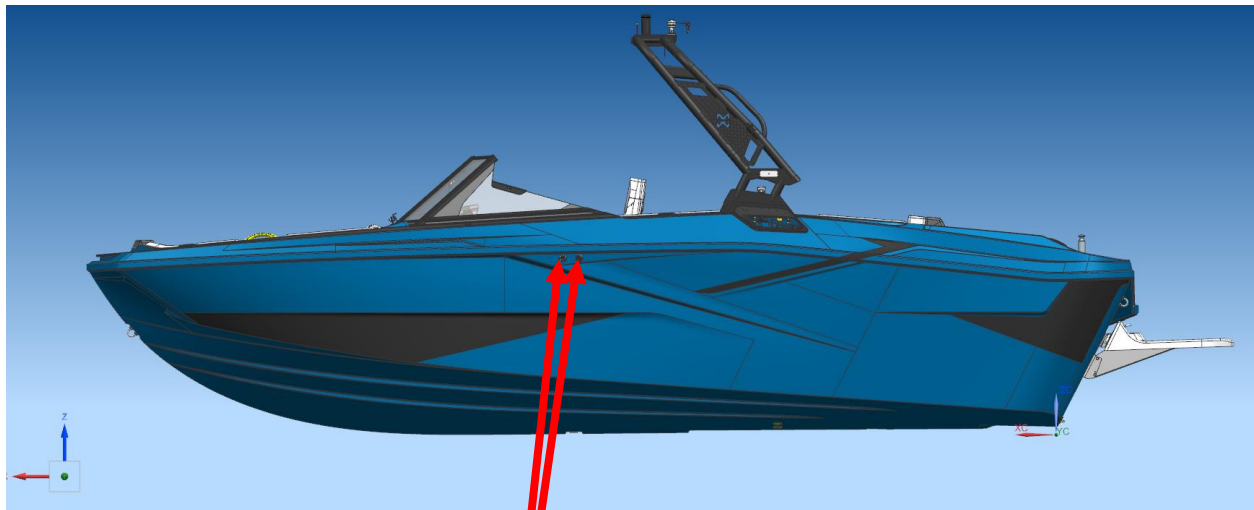

Bilge Pump Outlet

STBD FWD/AFT Hard
Tank Vents

Port FWD/AFT Hard
Tank Vents