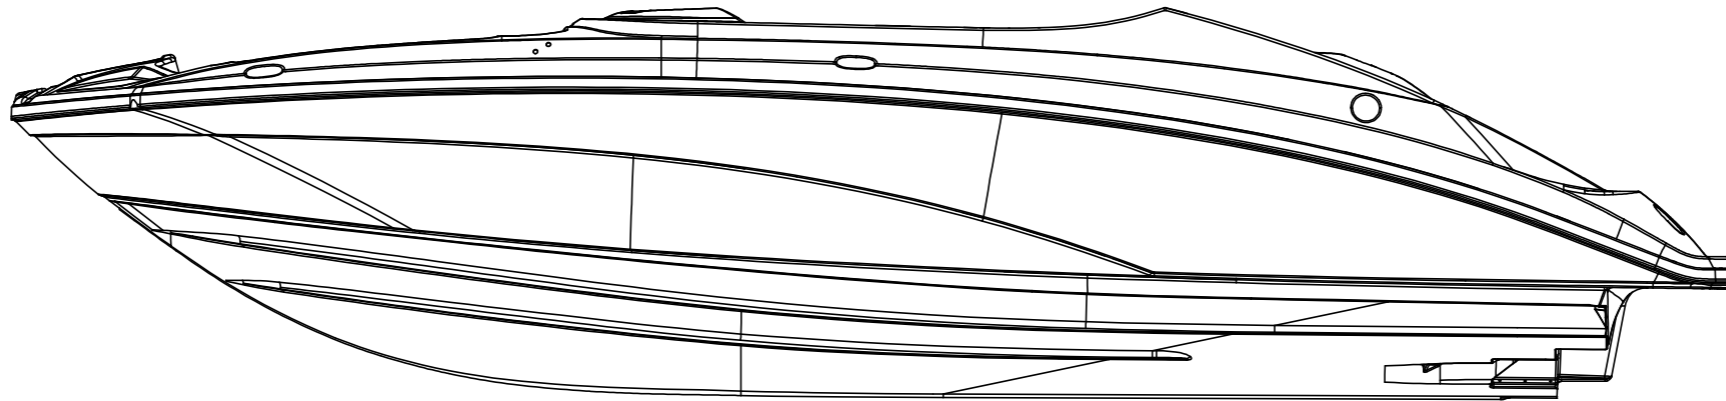

1 2 3 4 5 6 7 8 9 10 11

A

B

C

OUTLET KEY

BILGE OUTLET

PORT REAR BALLAST OUTLET

STBD REAR BALLAST OUTLET

FRONT BALLAST OUTLET

STBD VIEW

PORT VIEW

B

C

D

E

F

212X BALLAST

MODEL YEAR: 2012-2016
MODEL CODE: F2J

YAMAHA JET BOAT MFG. U.S.A., INC.

1 2 3 4 5 6 7 8