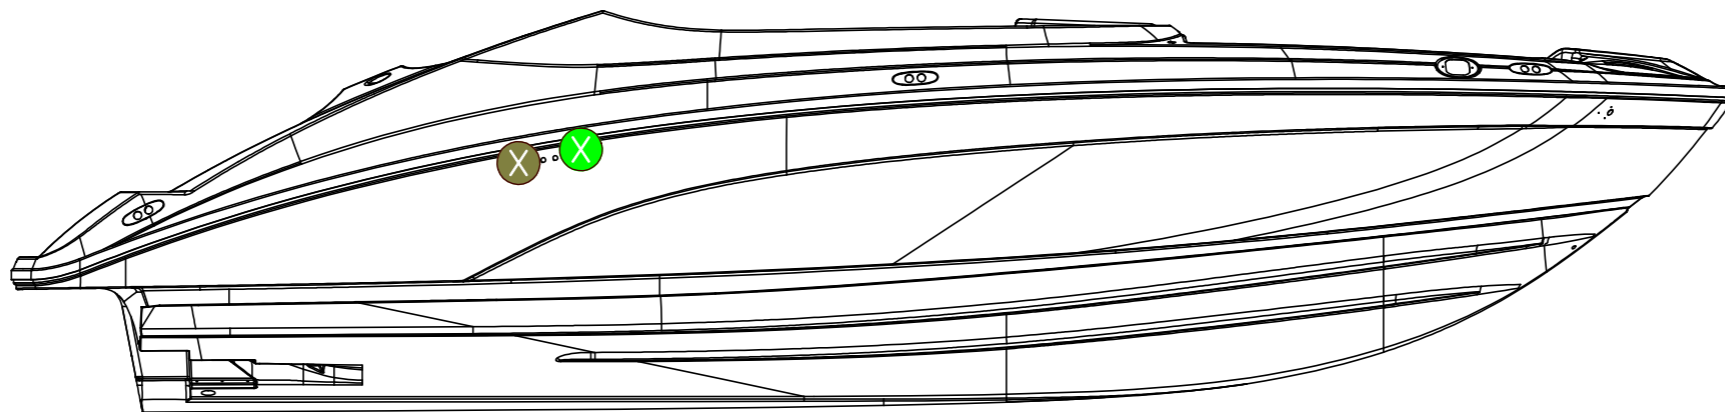

1 2 3 4 5 6 7 8 9 10 11

OUTLET KEY

BILGE OUTLET

PORT REAR BALLAST OUTLET

STBD REAR BALLAST OUTLET

FRONT BALLAST OUTLET

STBD VIEW

PORT VIEW

212X BALLAST

MODEL YEAR: 2017-2022
MODEL CODE: F3R

YAMAHA JET BOAT MFG. U.S.A., INC.

1 2 3 4 5 6 7 8