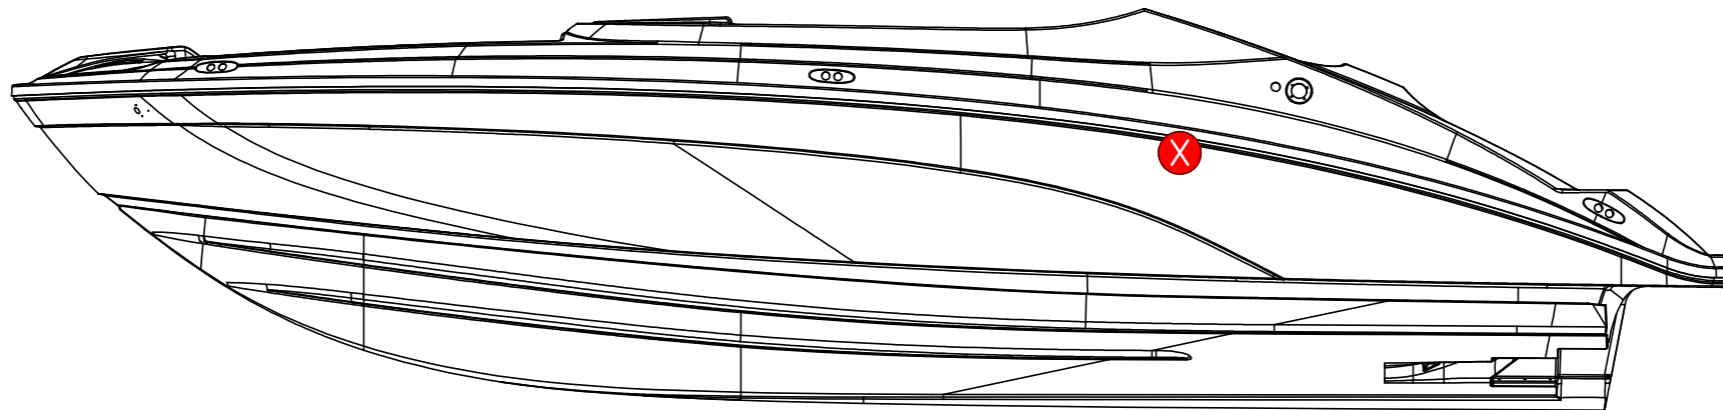

1 2 3 4 5 6 7 8 9 10 11

OUTLET KEY

BILGE OUTLET

PORT REAR BALLAST OUTLET

STBD REAR BALLAST OUTLET

FRONT BALLAST OUTLET

STBD VIEW

PORT VIEW

212X BALLAST

MODEL YEAR: 2017-2022
MODEL CODE: F3R

YAMAHA JET BOAT MFG. U.S.A., INC.

1 2 3 4 5 6 7 8