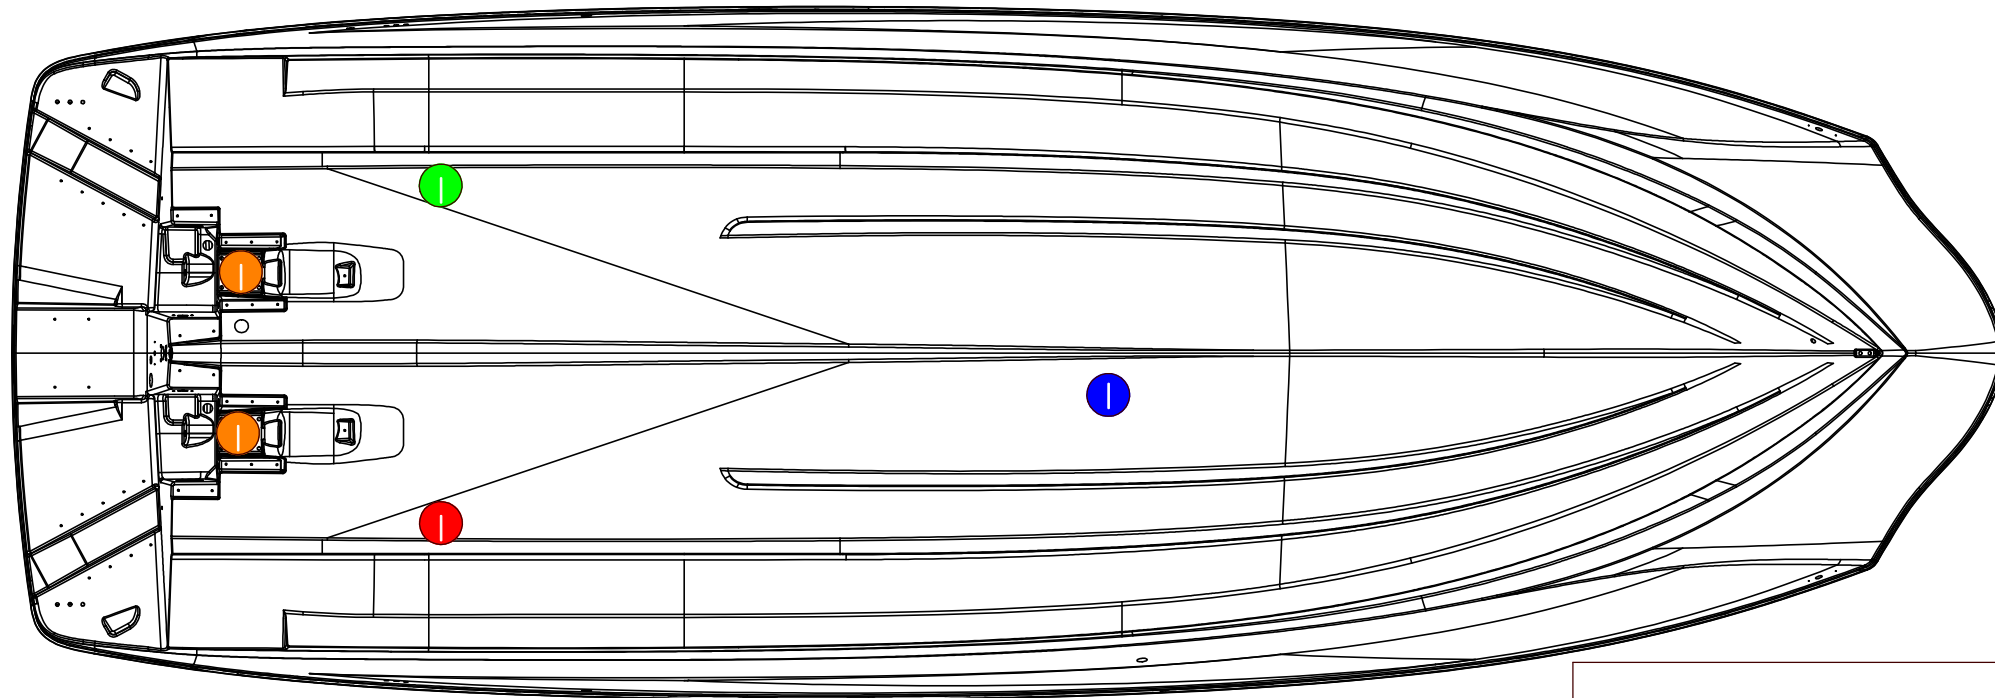

1 2 3 4 5 6 7 8 9 10 11

INTAKE KEY

 ENGINE INTAKE	 PORT REAR BALLAST INTAKE
 STBD REAR BALLAST INTAKE	 FRONT BALLAST INTAKE

TOP VIEW

BOTTOM VIEW

255XD BALLAST

MODEL YEAR: 2021-?	YAMAHA JET BOAT MFG. U.S.A., INC.
MODEL CODE: F5K/F4Y	

1 2 3 4 5 6 7 8