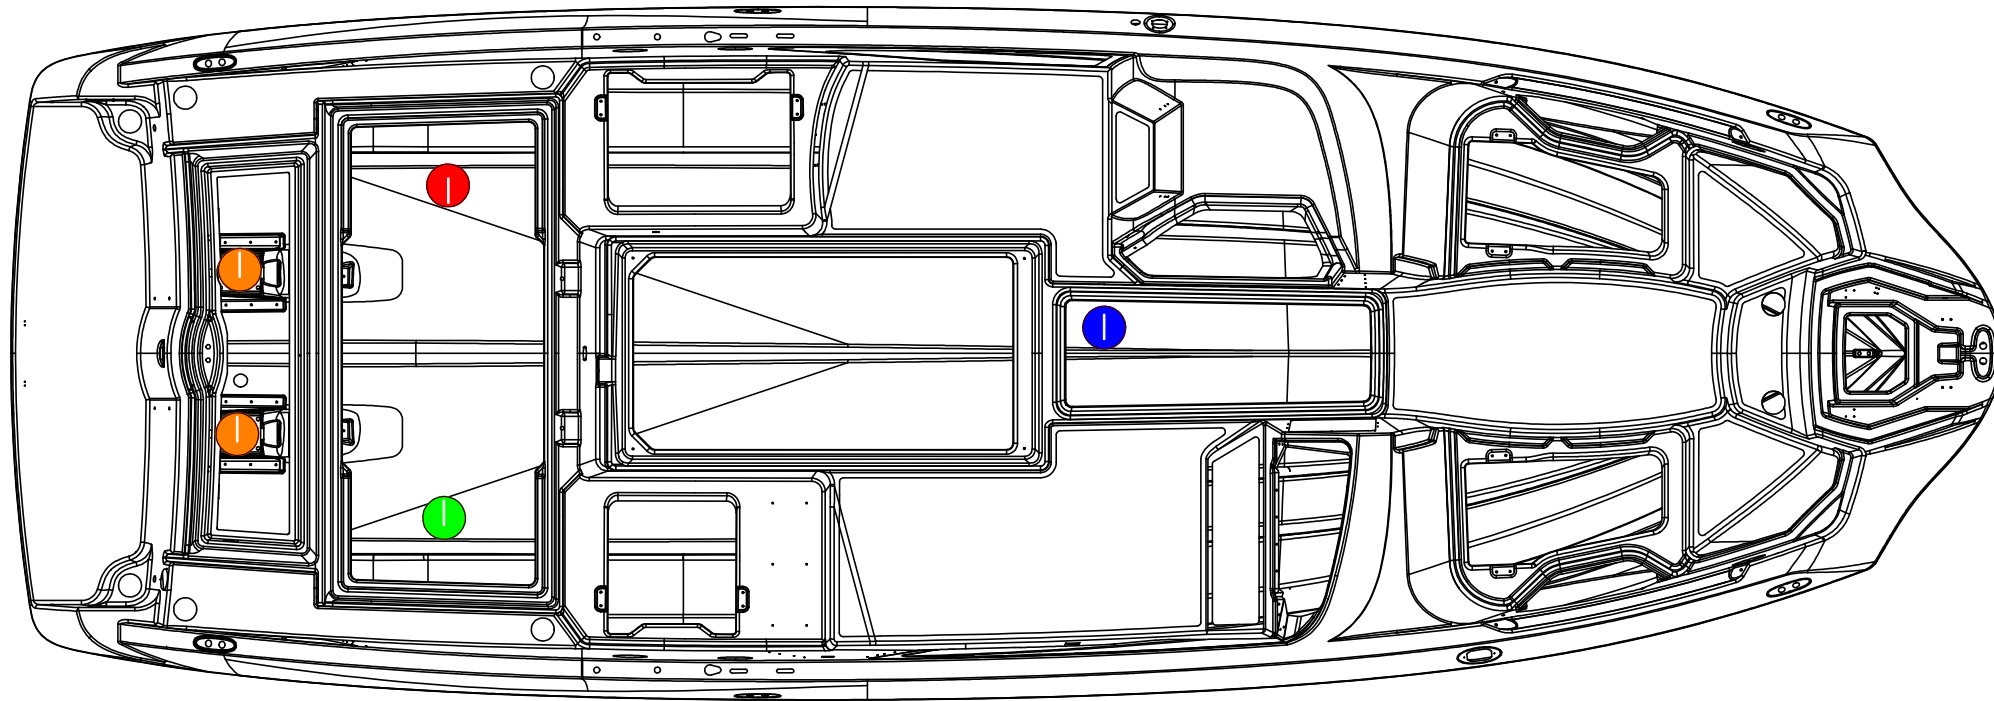

1 2 3 4 5 6 7 8 9 10 11

INTAKE KEY

 ENGINE INTAKE	 PORT REAR BALLAST INTAKE
 STBD REAR BALLAST INTAKE	 FRONT BALLAST INTAKE

TOP VIEW

BOTTOM VIEW

255XD BALLAST

MODEL YEAR: 2021-?	YAMAHA JET BOAT MFG. U.S.A., INC.
MODEL CODE: F5K/F4Y	

1 2 3 4 5 6 7 8