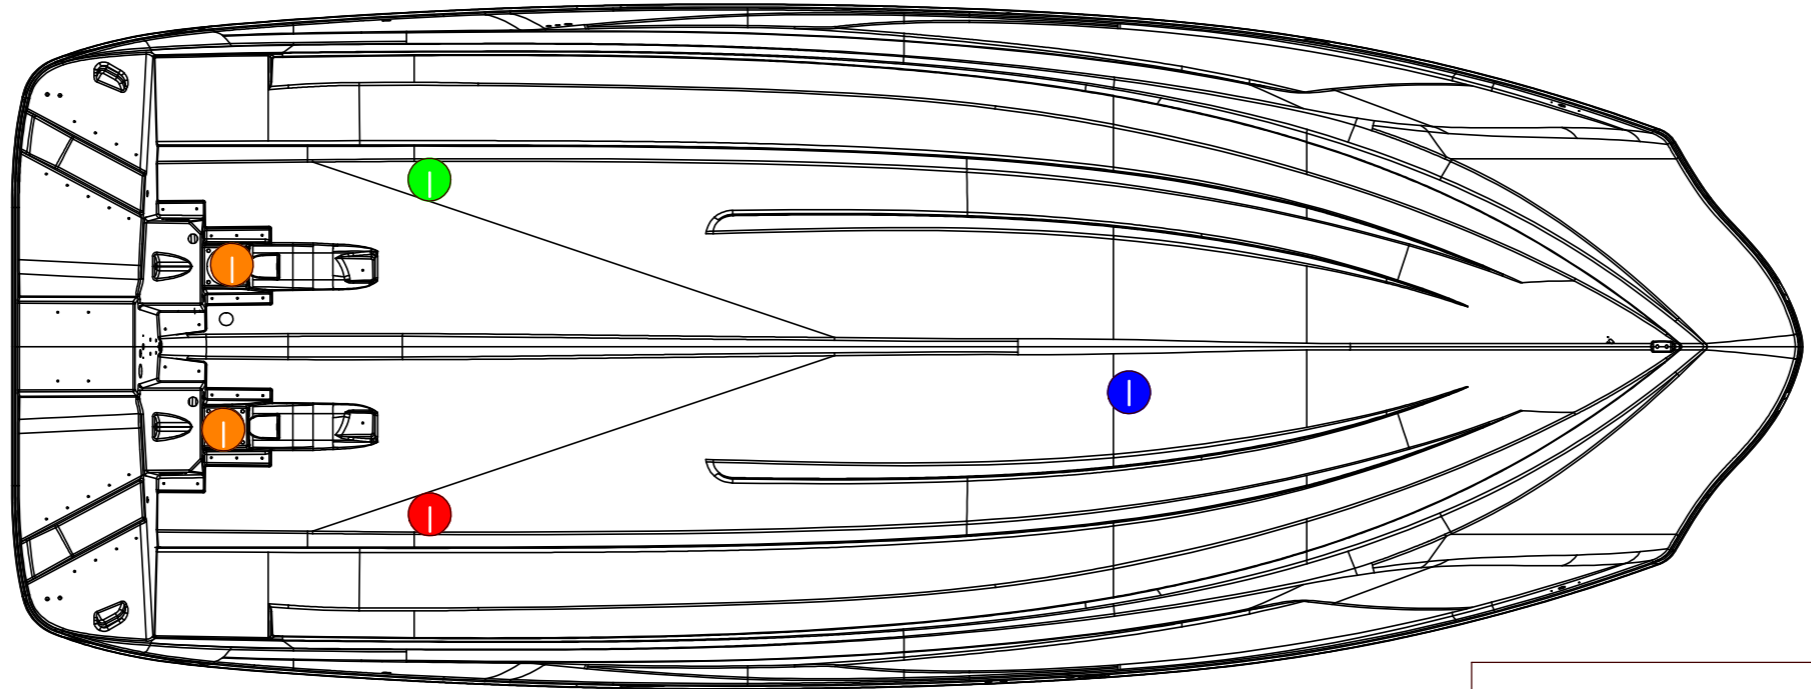

1 2 3 4 5 6 7 8 9 10 11

INTAKE KEY

 ENGINE INTAKE	 PORT REAR BALLAST INTAKE
 STBD REAR BALLAST INTAKE	 FRONT BALLAST INTAKE

TOP VIEW

BOTTOM VIEW

222XD BALLAST

MODEL YEAR: 2023-?
MODEL CODE: F6D

YAMAHA JET BOAT MFG. U.S.A., INC.

1 2 3 4 5 6 7 8