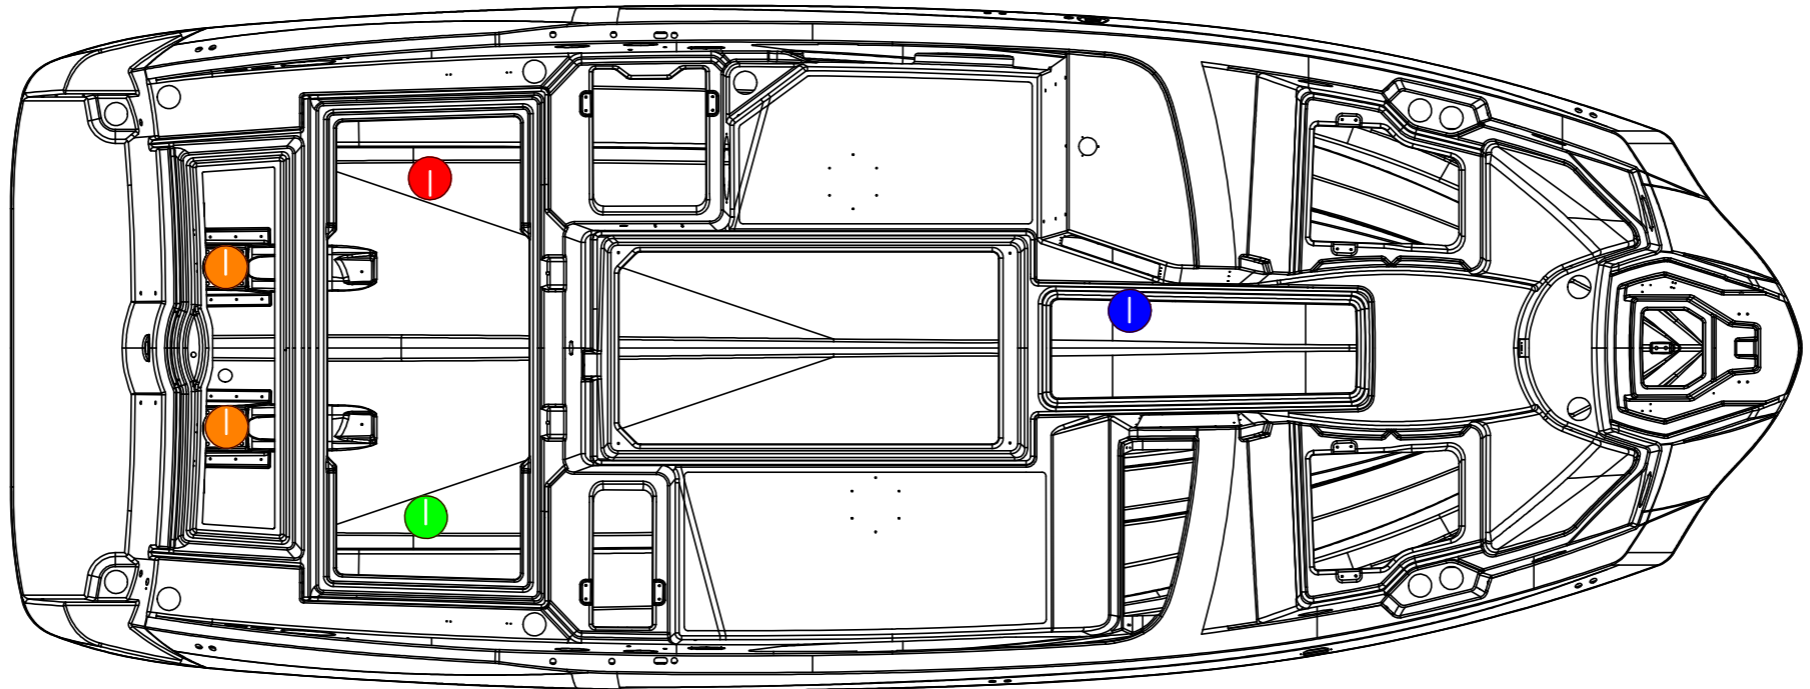

1 2 3 4 5 6 7 8 9 10 11

INTAKE KEY

 ENGINE INTAKE	 PORT REAR BALLAST INTAKE
 STBD REAR BALLAST INTAKE	 FRONT BALLAST INTAKE

TOP VIEW

BOTTOM VIEW

222XD BALLAST

MODEL YEAR: 2023-?
MODEL CODE: F6D

YAMAHA JET BOAT MFG. U.S.A., INC.

1 2 3 4 5 6 7 8