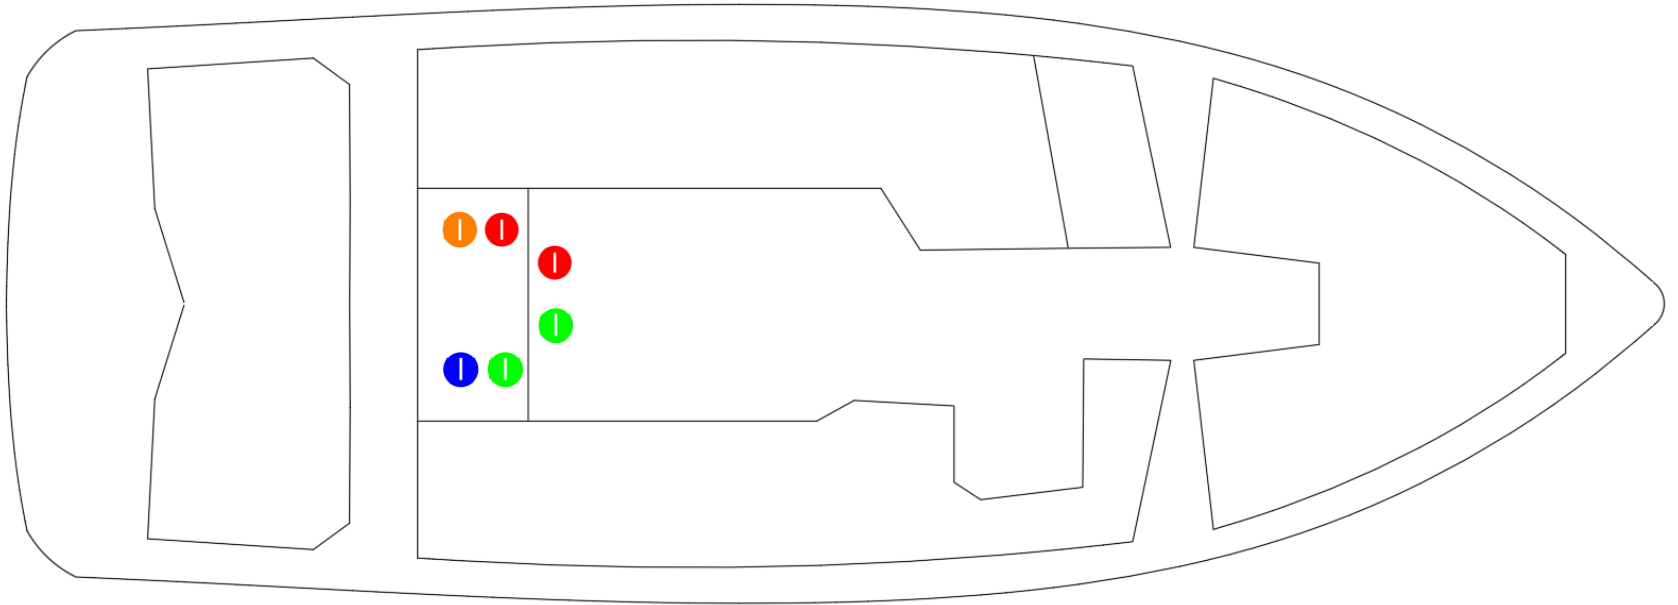

**INTAKE KEY:**

- |  |   |
|--|---|
|  ENGINE INTAKE             |  PORT REAR BALLAST INTAKE |
|  STBD REAR BALLAST INTAKE |  FRONT BALLAST INTAKE    |

Tige Models: Z1 Z3 and Z5

Top View:

Bottom View: