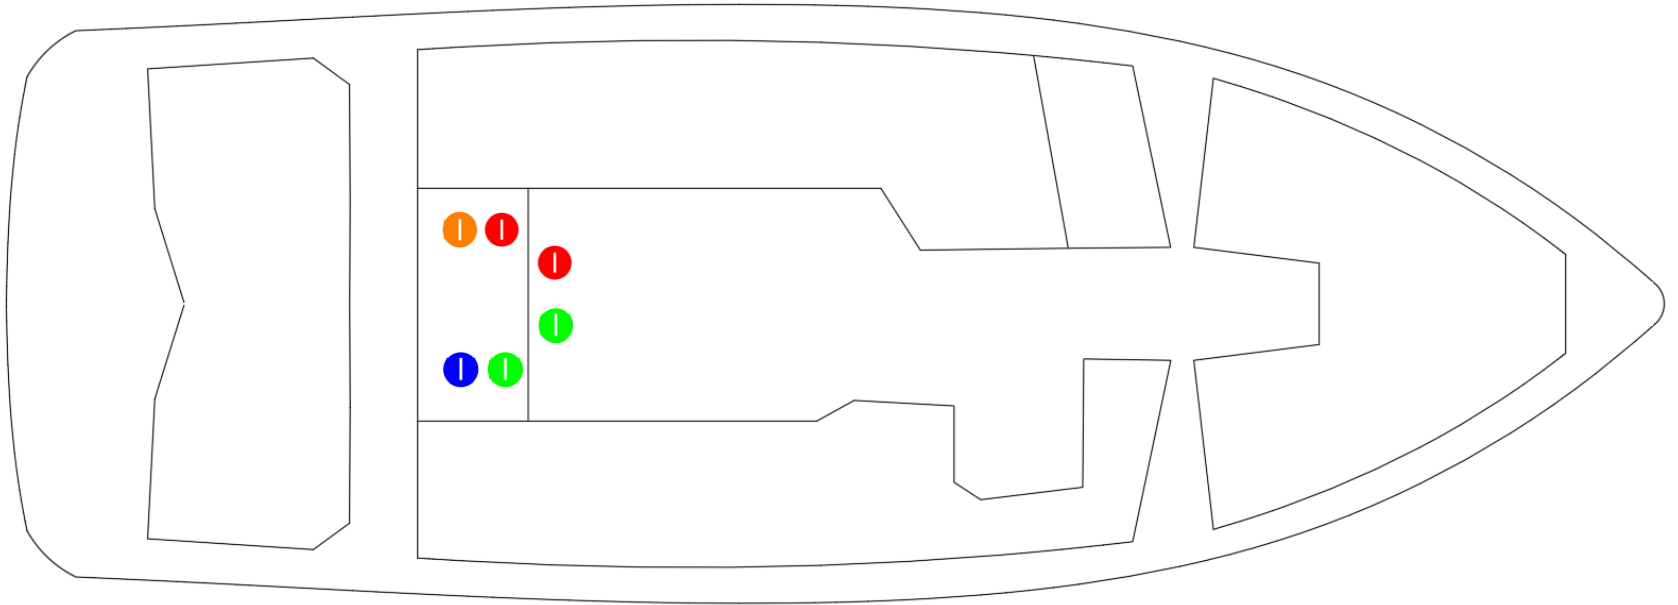

INTAKE KEY:

- | | |
|--|--|
|  ENGINE INTAKE |  PORT REAR BALLAST INTAKE |
|  STBD REAR BALLAST INTAKE |  FRONT BALLAST INTAKE |

Tige Models: Z1 Z3 and Z5

Top View:

Bottom View: