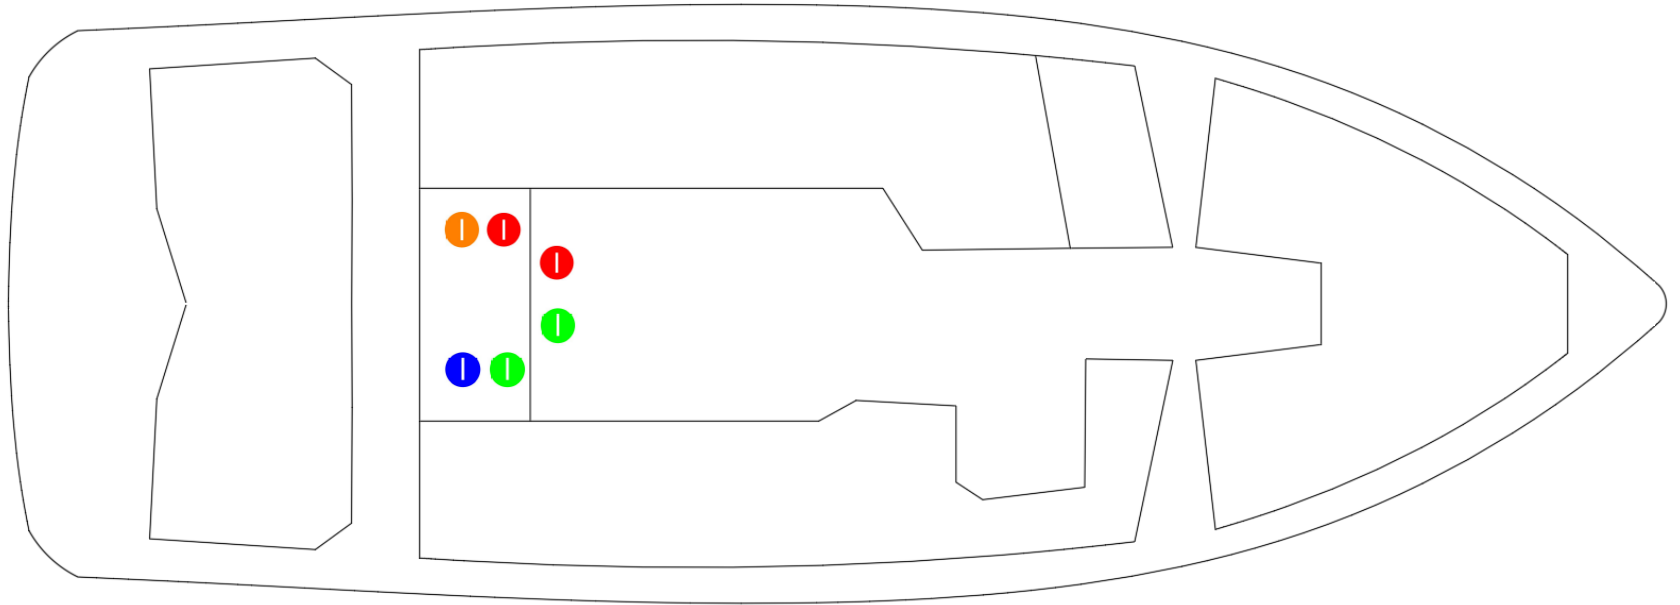

INTAKE KEY:

 ENGINE INTAKE	 PORT REAR BALLAST INTAKE
 STBD REAR BALLAST INTAKE	 FRONT BALLAST INTAKE

Tige Models: Z1 Z3 and Z5
 Top View:

Bottom View: