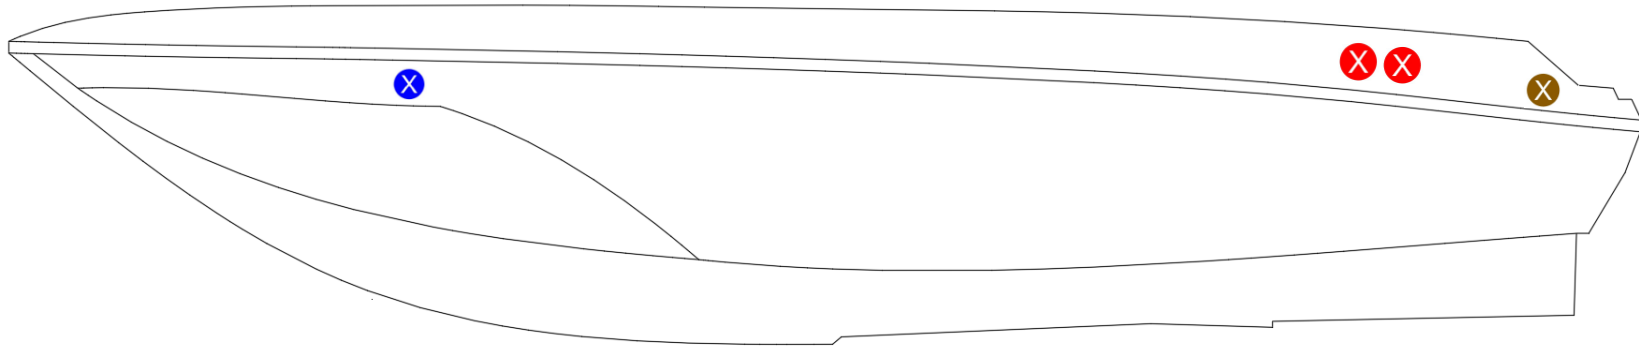

OUTLET KEY:

 BILDGE OUTLET

 PORT REAR BALLAST OUTLET

 STBD REAR BALLAST OUTLET

 FRONT BALLAST OUTLET

Tige Models: 21 ZX, 23 ZX, 25 ZX

Port View:

Starboard View: