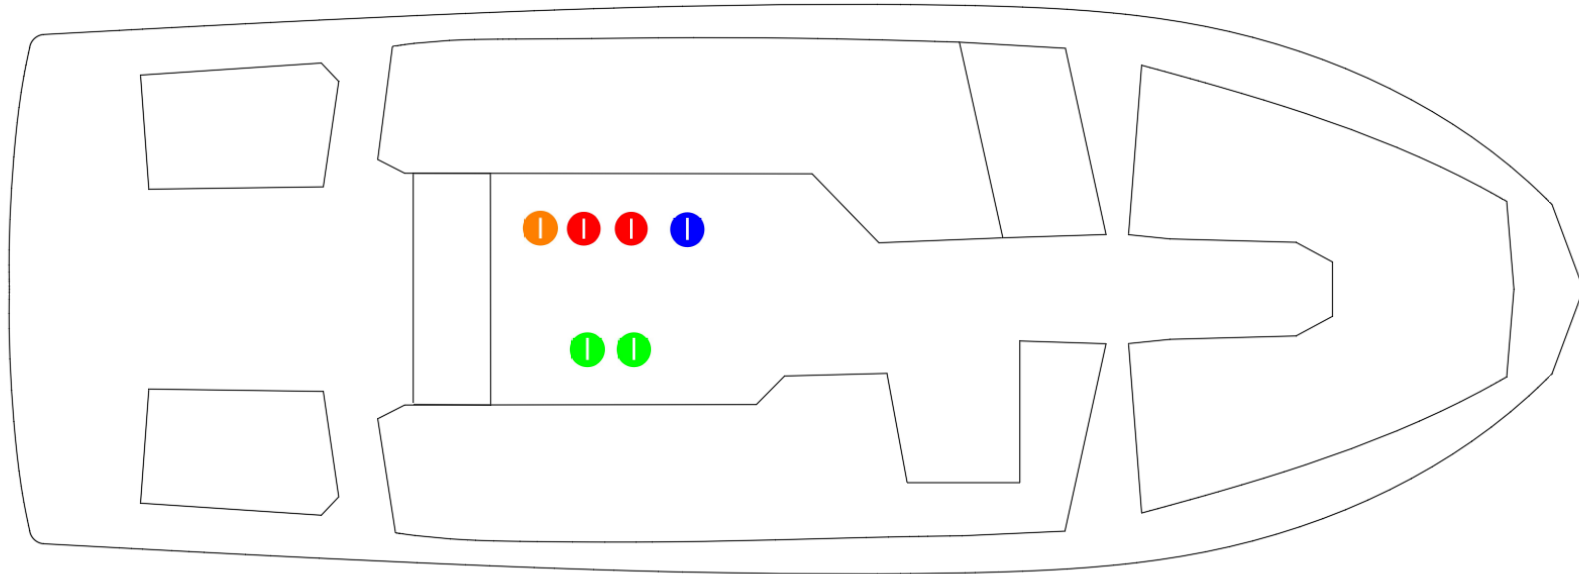

**INTAKE KEY:**

- |  |  |
|--|--|
|  ENGINE INTAKE            |  PORT REAR BALLAST INTAKE |
|  STBD REAR BALLAST INTAKE |  FRONT BALLAST INTAKE     |

Tige Models: 21 ZX, 23 ZX, 25 ZX

Top View:

Bottom View: